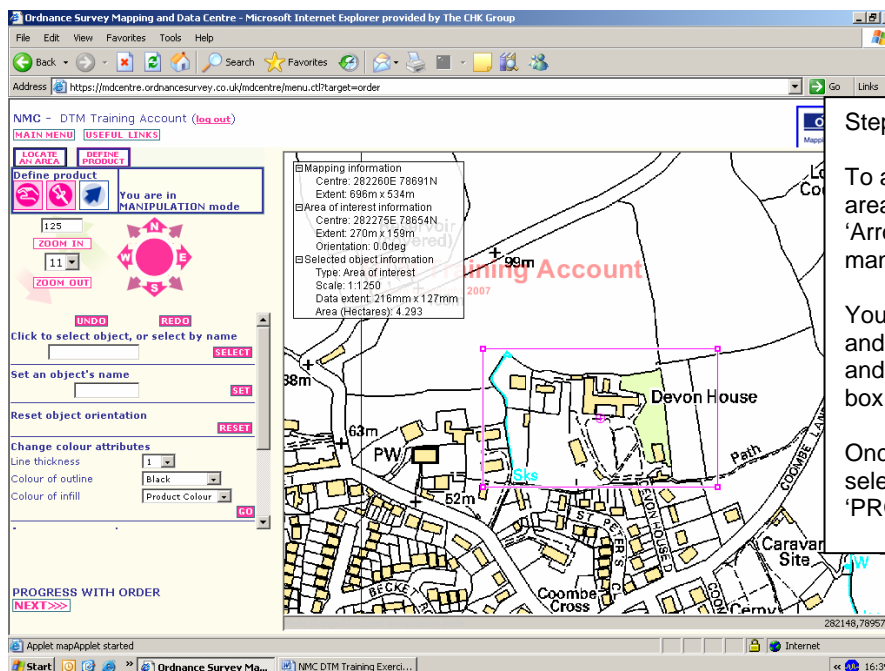

Click on the drop down menu under 'Search by' and postcode.

Enter the details (e.g. TQ13 9HB) and press the 'GO' button.

Step 2

Choose the 'Define Product' tab then click on the 'Hand' icon.

Using the drop down menus select:

- Sitemap
- Customised
- DXF

And select 'GO'.

National Map Centre - Desktop Mapping Exercise 3

Step 3

To select an Area of Interest (AOI) select the 'Map Pin' symbol under the 'Define Product' tab.

Click once on the mapping screen to activate use.

Then select the centre of the AOI by clicking the map on your chosen area.

You will now see a pink box on the screen that represents an area 100m x 100m (i.e. 1 Hectare of OS Sitemap DXF data (the minimum that can be purchased).

Step 4

To alter the size and shape of the area of Interest (AOI) click on the 'Arrow' symbol to activate manipulation mode.

You can now change the width and height of the AOI by clicking and dragging on the corners of the box.