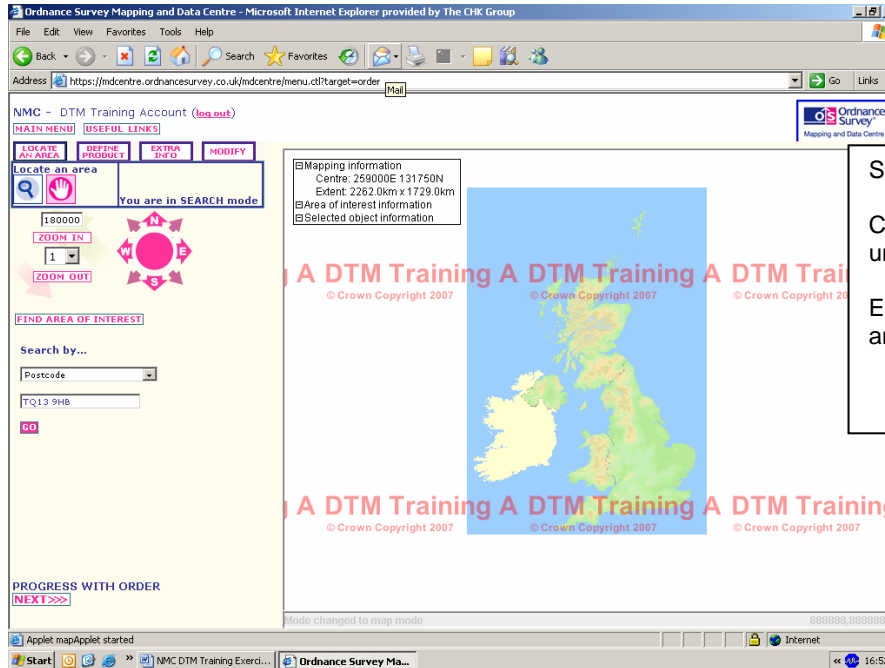

Creating a 1 hectare area of OS Sitemap DXF data

As specified in Exercise 1, log in to the site, click on create a new order and select the 'Magnifying Glass' symbol under the 'Locate an area' tab.

Step 1

Click on the drop down menu under 'Search by' and postcode.

Enter the details (e.g. TQ13 9HB) and press the 'GO' button.

Step 2

Choose the 'Define Product' tab then click on the 'Hand' icon.

Using the drop down menus select:

- Sitemap
- Customised
- DXF

And select 'GO'.

National Map Centre - Desktop Mapping Exercise 3

Step 3

To select an Area of Interest (AOI) select the 'Map Pin' symbol under the 'Define Product' tab.

Click once on the mapping screen to activate use.