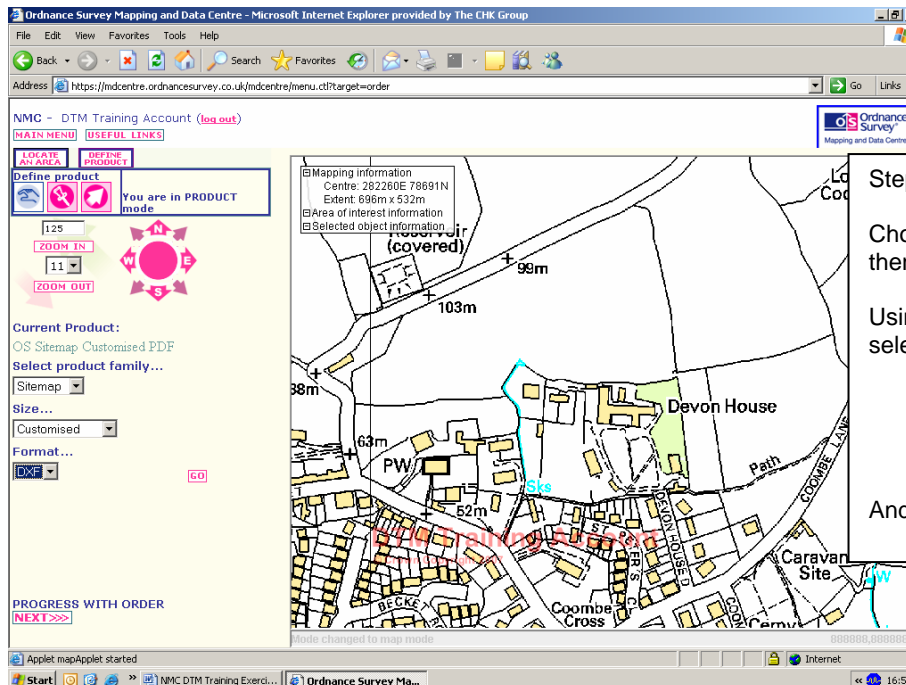

Creating a 1 hectare area of OS Sitemap DXF data

As specified in Exercise 1, log in to the site, click on create a new order and select the 'Magnifying Glass' symbol under the 'Locate an area' tab.

Step 1

Click on the drop down menu under 'Search by' and postcode.

Enter the details (e.g. TQ13 9HB) and press the 'GO' button.

Step 2

Choose the 'Define Product' tab then click on the 'Hand' icon.

Using the drop down menus select:

- Sitemap
- Customised
- DXF

And select 'GO'.

National Map Centre - Desktop Mapping Exercise 3

Step 3

To select an Area of Interest (AOI) select the 'Map Pin' symbol under the 'Define Product' tab.

Click once on the mapping screen to activate use.