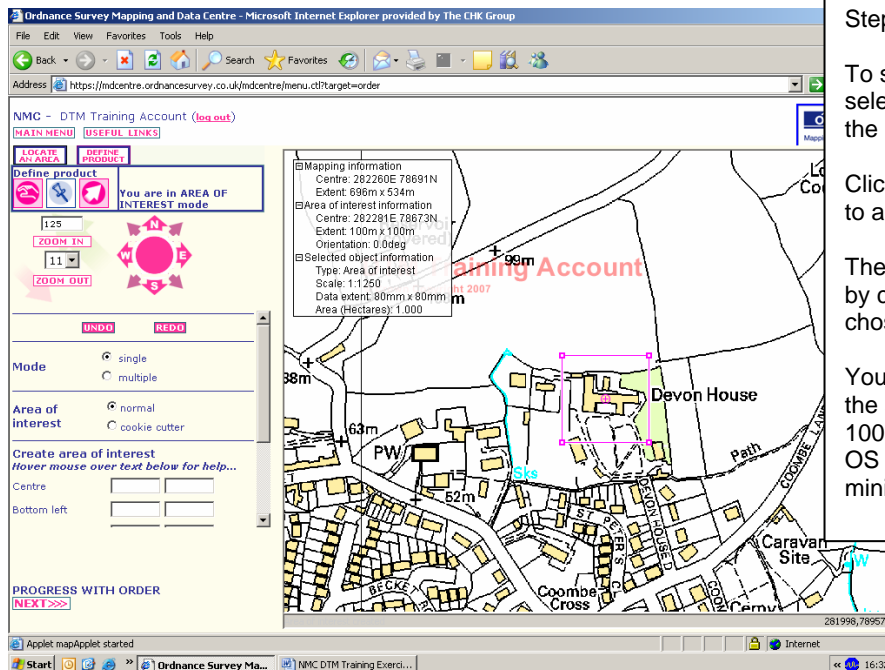

Creating a 1 hectare area of OS Sitemap DXF data

As specified in Exercise 1, log in to the site, click on create a new order and select the 'Magnifying Glass' symbol under the 'Locate an area' tab.

Step 1

Click on the drop down menu under 'Search by' and postcode.

Enter the details (e.g. TQ13 9HB) and press the 'GO' button.

Step 2

Choose the 'Define Product' tab then click on the 'Hand' icon.

Using the drop down menus select:

- Sitemap
- Customised
- DXF

And select 'GO'.

National Map Centre - Desktop Mapping Exercise 3

Step 3

To select an Area of Interest (AOI) select the 'Map Pin' symbol under the 'Define Product' tab.

Click once on the mapping screen to activate use.

Then select the centre of the AOI by clicking the map on your chosen area.

You will now see a pink box on the screen that represents an area 100m x 100m (i.e. 1 Hectare of OS Sitemap DXF data (the minimum that can be purchased).