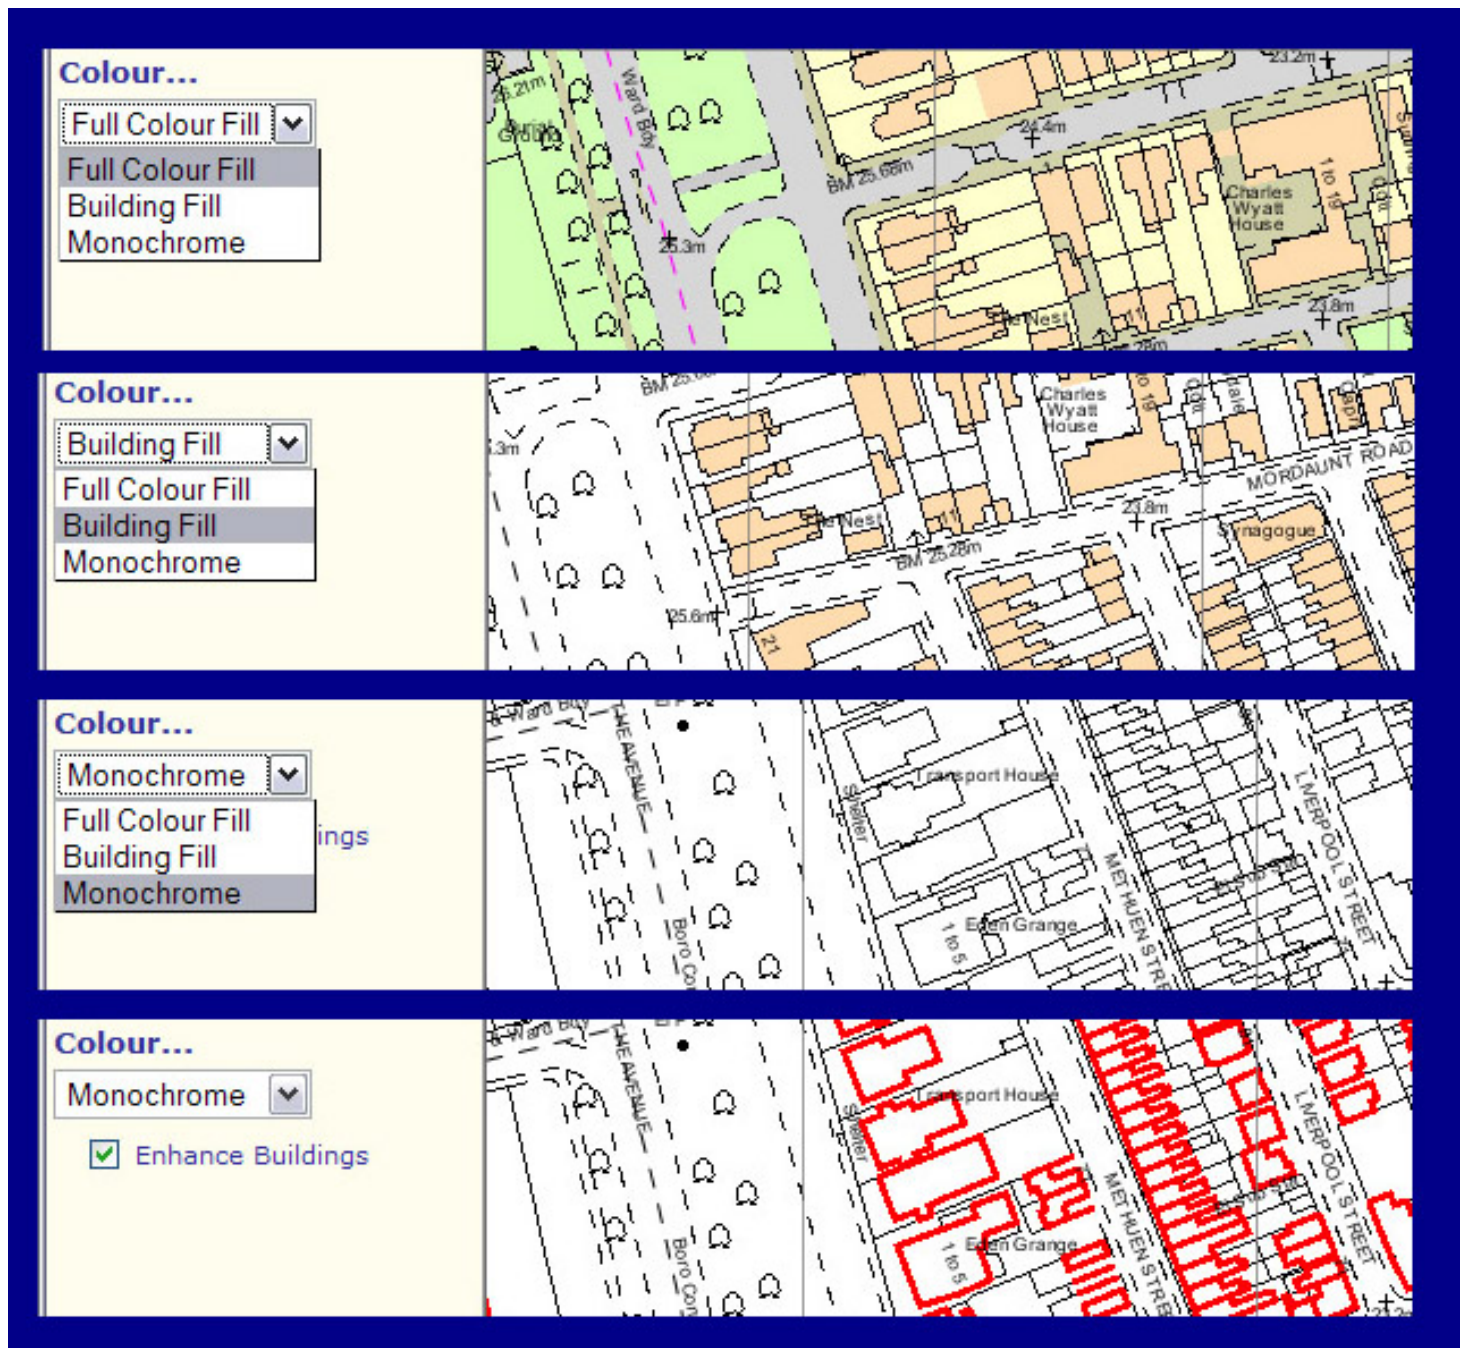

Options for Colour Plots

Sitemap Colours

There are four colour choices available for use with Sitemap products:

- Full Colour Fill (Vegetation and Buildings highlighted)
- Building Fill (Only Buildings highlighted)
- Monochrome
- Monochrome with 'Enhance Buildings' selected